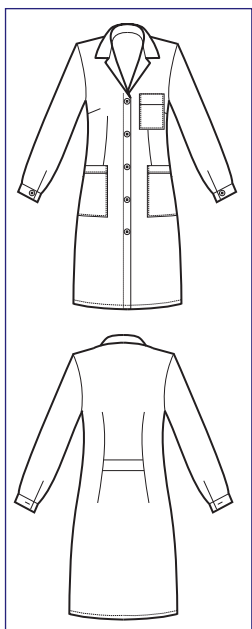

**CAMICE
DONNA**

008000M
CAMICE DONNA
MEZZA MANICA
100% cotton
190 gr/m²
XS • S • M • L • XL • XXL
BIANCO

008000AM 3XL
008000BM 4XL
008000CM 5XL

NEW

008000
CAMICE DONNA
100% cotton
190 gr/m²
XS • S • M • L • XL • XXL
BIANCO

008000A 3XL
008000B 4XL
008000C 5XL

NEW