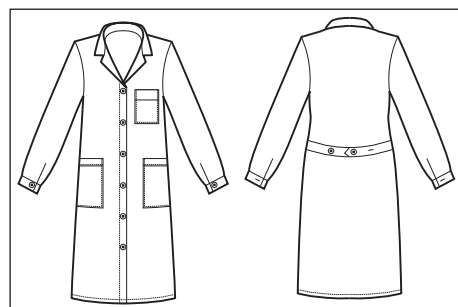

008100
CAMICE
AMBURGO
100% cotton
190 gr/m²
XS • S • M • L • XL • XXL
BIANCO

008100M
CAMICE AMBURGO
MEZZA MANICA
100% cotton
190 gr/m²
XS • S • M • L • XL • XXL
BIANCO