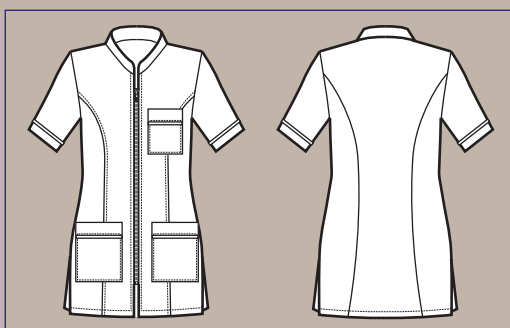

**CASACCA DONNA
BOHÈME**

BOHÈME

LO STRETCH
LAVA E INDOSSA
CHE RESPIRA

*STRETCH FABRIC
WASH & WEAR
THAT BREATHES*

**002526
CASACCA
FLORIDA**
100% polyester
Bohème
180 gr/m²
S • M • L • XL • XXL
BIANCO + MELA

**002586
CASACCA
FLORIDA**
100% polyester
Bohème
180 gr/m²
S • M • L • XL • XXL
BIANCO + FUXIA

**002500
CASACCA
FLORIDA**
100% polyester
Bohème
180 gr/m²
S • M • L • XL • XXL
BIANCO