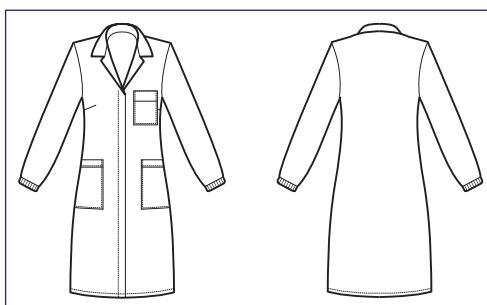

009100
CAMICE DONNA
ANTINFORTUNISTICO
100% cotton
190 gr/m²
S • M • L • XL • XXL
BIANCO

009110
CAMICE DONNA
ANTINFORTUNISTICO
65% polyester
35% cotton
150 gr/m²
S • M • L • XL • XXL
BIANCO