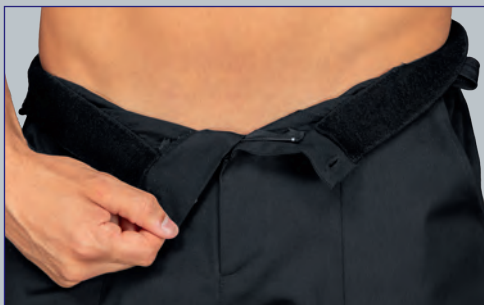

Cintura elastica in spugna
tergisudore

*Elastic waist
made of terry sweatband*