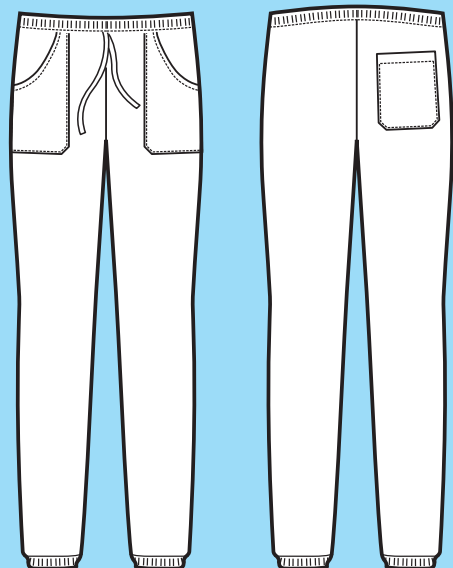

PANTALONI UNISEX PANTAGIAFFA SUPER DRY

100% polyester super dry - 130 gr/m²

NEW

NEW

NEW

NEW

NEW