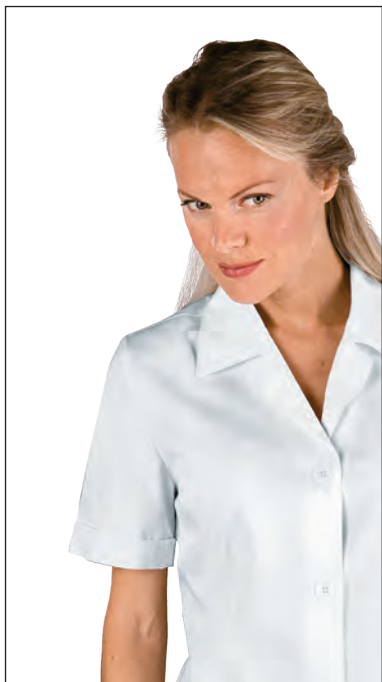

**CAMICE
DONNA**

008000M
CAMICE DONNA
MEZZA MANICA
100% cotton
190 gr/m²
XS • S • M • L • XL • XXL
BIANCO

008000AM 3XL
008000BM 4XL
008000CM 5XL

NEW