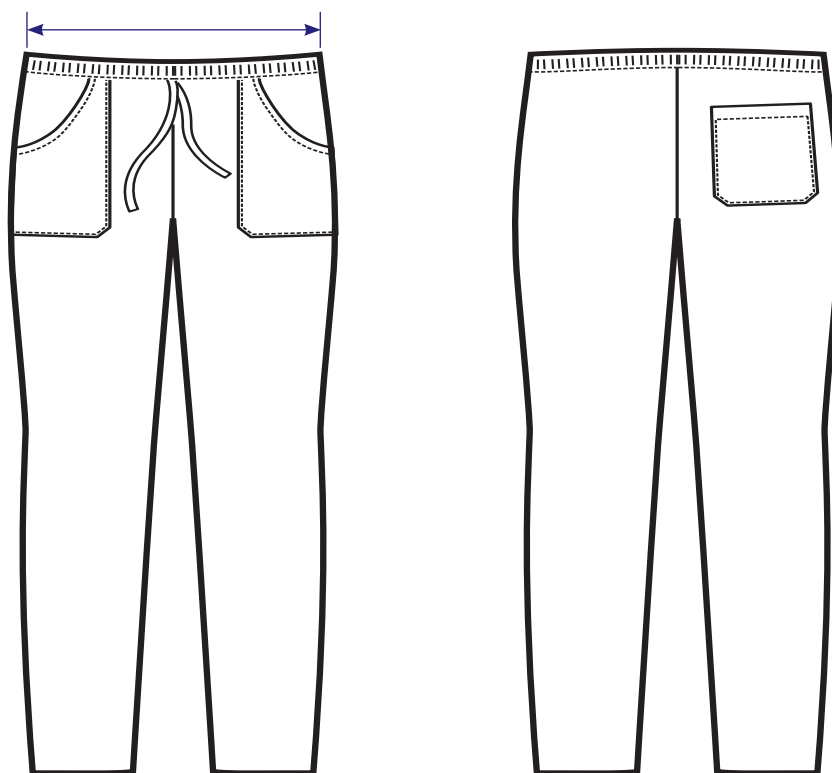

**MISURA DEL CAPO
CLOTH MEASURE**

A 3XL = cm 130

B 4XL = cm 140

C 5XL = cm 150

PANTALONE EXTRA LARGE		3XL	4XL	5XL
	PANTALONE CON ELASTICO 100% cotton 190 gr/m² BIANCO	044000A	044000B	044000C
	PANTALACCIO 65% polyester 35% cotton 195 gr/m² NERO	044601A	044601B	044601C