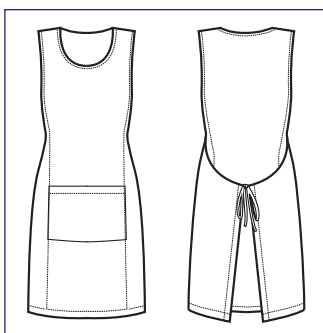

SUPER DRY
IL TESSUTO ANTIMACCHIA
CHE RESPIRA
THE ANTISTAIN FABRIC
THAT BREATHES