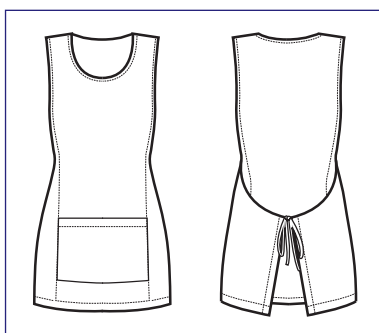

**SMOKE**

**112811  
SNEAKER  
UNISEX  
COMFORT  
(36 - 47)  
NERO**

**013023 PAPEETE**

65% polyester • 35% cotton - 125 gr/m<sup>2</sup>  
NERO + ROSA

**013027 PAPEETE**

65% polyester • 35% cotton - 125 gr/m<sup>2</sup>  
BIANCO + LILLA