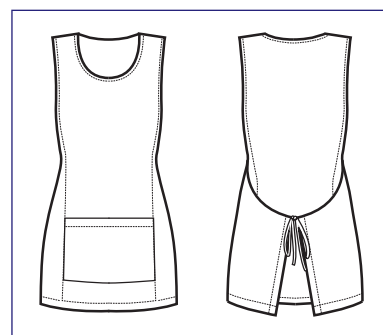

**112800  
SNEAKER  
UNISEX  
COMFORT**  
(36 - 47)  
MICROFIBRA  
BIANCO

**013077  
PAPEETE**  
100% cotton  
220 gr/m<sup>2</sup>  
JEANS

**112877  
SNEAKER  
UNISEX  
COMFORT**  
(36 - 47)  
JEANS

**JEANS**