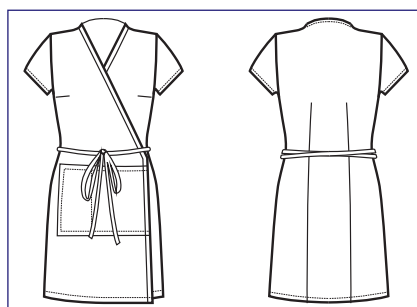

004401
KIMONO ZANZIBAR
65% polyester
35% cotton
125 gr/m²
M • XL
NERO

004481
KIMONO ZANZIBAR
100% polyester
super dry
130 gr/m²
M • XL
NERO

SUPER DRY
IL TESSUTO ANTIMACCHIA CHE RESPIRA
THE ANTISTAIN FABRIC THAT BREATHES