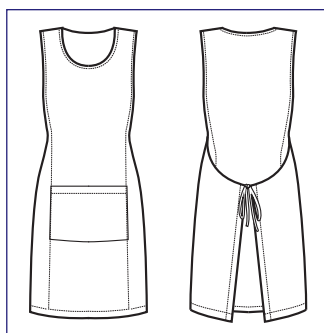

**PAPEETE LONG COLOURS
ONE SIZE**

NEW