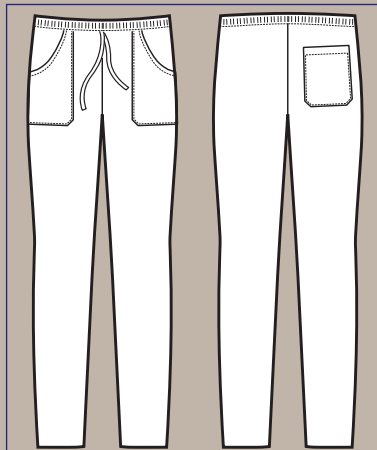

BOHÈME
LO STRETCH LAVA E INDOSSA
CHE RESPIRA
*STRETCH FABRIC WASH & WEAR
THAT BREATHES*