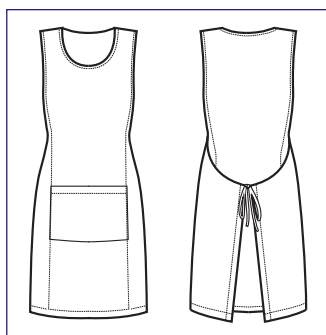

**013500  
PAPEETE LONG**  
100% polyester  
220 gr/m<sup>2</sup>  
BIANCO

**112801  
SNEAKER  
UNISEX  
COMFORT**  
(36 - 47)  
MICROFIBRA  
NERO

**112800  
SNEAKER  
UNISEX  
COMFORT**  
(36 - 47)  
MICROFIBRA  
BIANCO